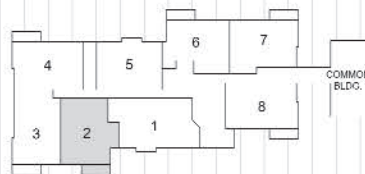

AVONLEE

UPCOUNTRY LIFESTYLE CONDOMINIUMS

SHOWROOM: 63 GORE STREET, UNIT #3, PERTH

TEL: 613-264-2225 1-888-864-2225 WWW.HDDEVELOPMENTS.CA

SUITE 102
1138 Sq. Ft.

KEY PLAN

HD

DEVELOPMENTS