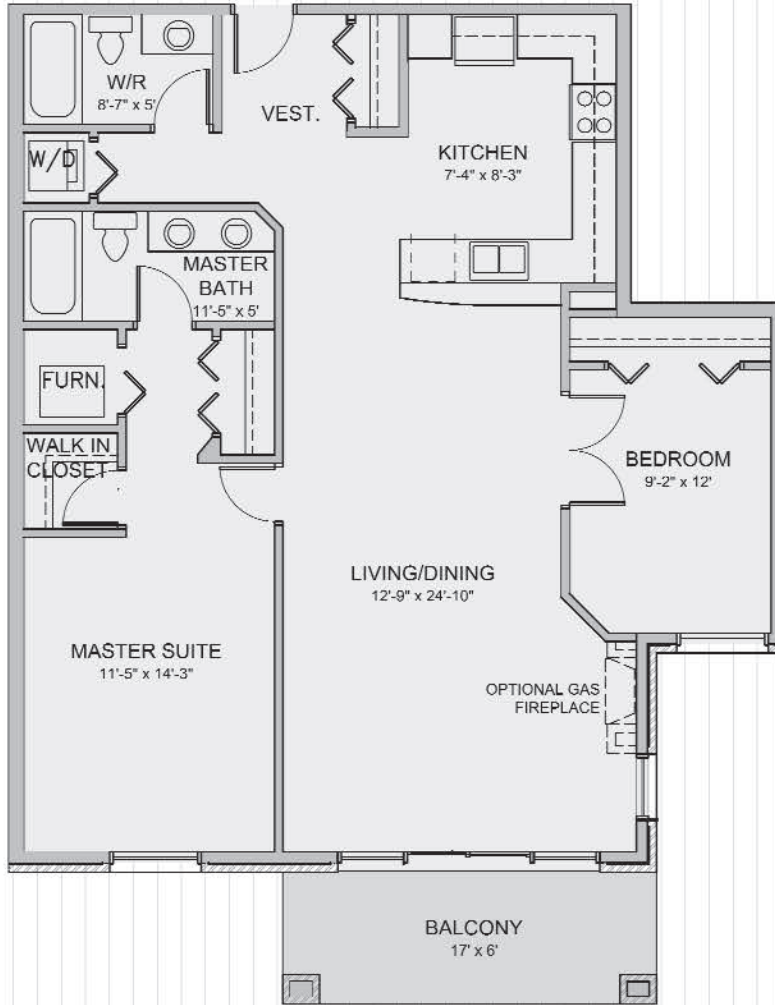

AVONLEE

UPCOUNTRY LIFESTYLE CONDOMINIUMS

SHOWROOM: 63 GORE STREET, UNIT #3, PERTH

TEL: 613-264-2225 1-888-864-2225 WWW.HDDEVELOPMENTS.CA

SUITE 102
1138 Sq. Ft.

KEY PLAN

HD

DEVELOPMENTS