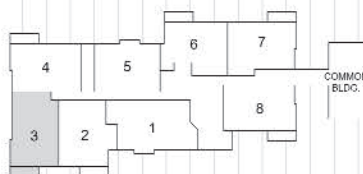

AVONLEE

UPCOUNTRY LIFESTYLE CONDOMINIUMS

SHOWROOM: 63 GORE STREET, UNIT #3, PERTH

TEL: 613-264-2225 1-888-864-2225 WWW.HDDEVELOPMENTS.CA

SUITE 103
1151 Sq. Ft.

KEY PLAN

HD

DEVELOPMENTS