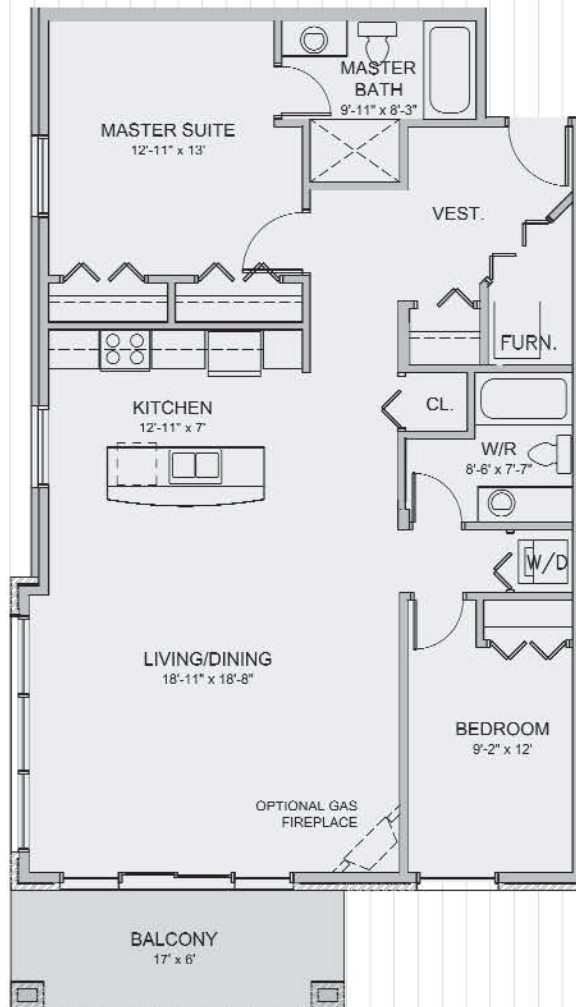

AVONLEE

UPCOUNTRY LIFESTYLE CONDOMINIUMS

SHOWROOM: 63 GORE STREET, UNIT #3, PERTH

TEL: 613-264-2225 1-888-864-2225 WWW.HDDEVELOPMENTS.CA

SUITE 103
1151 Sq. Ft.

KEY PLAN

HD

DEVELOPMENTS