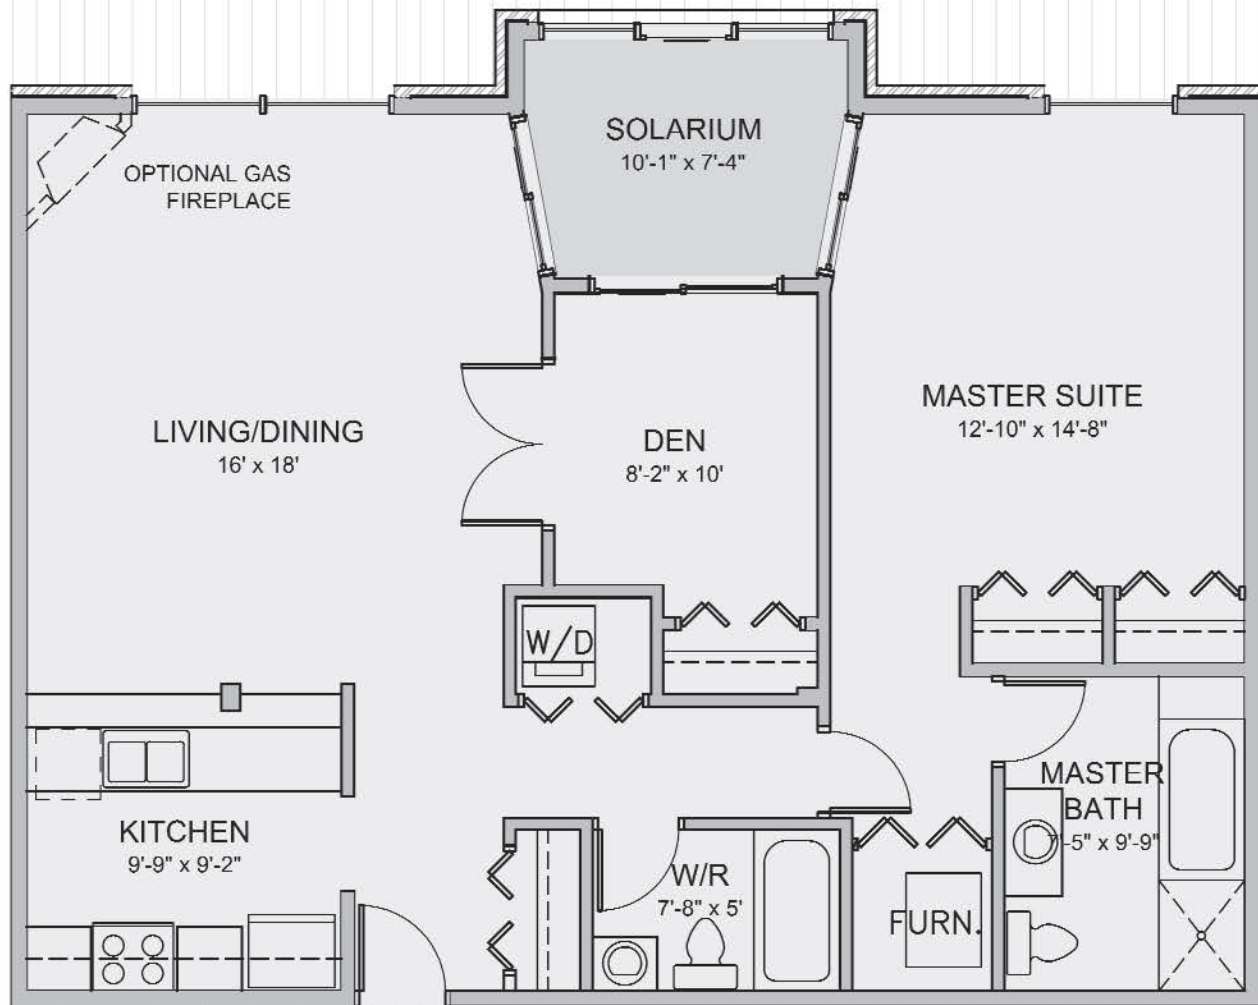

AVONLEE

UPCOUNTRY LIFESTYLE CONDOMINIUMS

SHOWROOM: 63 GORE STREET, UNIT #3, PERTH

TEL: 613-264-2225 1-888-864-2225 WWW.HDDEVELOPMENTS.CA

SUITE 105
1053 Sq. Ft.

KEY PLAN

HD

DEVELOPMENTS