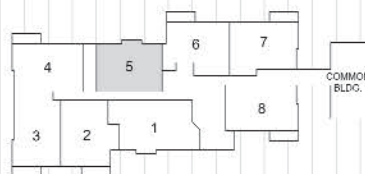

AVONLEE

UPCOUNTRY LIFESTYLE CONDOMINIUMS

SHOWROOM: 63 GORE STREET, UNIT #3, PERTH

TEL: 613-264-2225 1-888-864-2225 WWW.HDDEVELOPMENTS.CA

SUITE 105
1053 Sq. Ft.

KEY PLAN

HD

DEVELOPMENTS