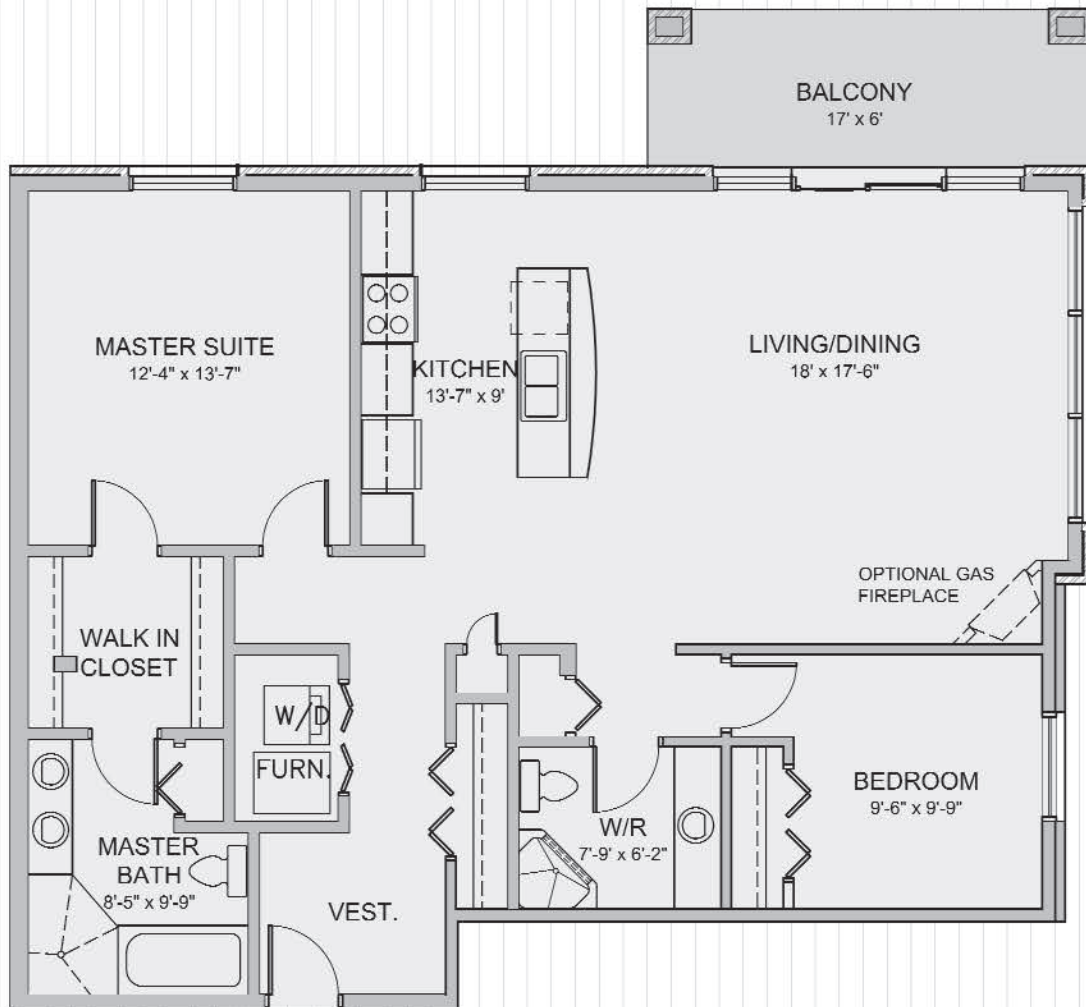

AVONLEE

UPCOUNTRY LIFESTYLE CONDOMINIUMS

SHOWROOM: 63 GORE STREET, UNIT #3, PERTH

TEL: 613-264-2225 1-888-864-2225 WWW.HDDEVELOPMENTS.CA

SUITE 107
1133 Sq. Ft.

KEY PLAN

HD

DEVELOPMENTS