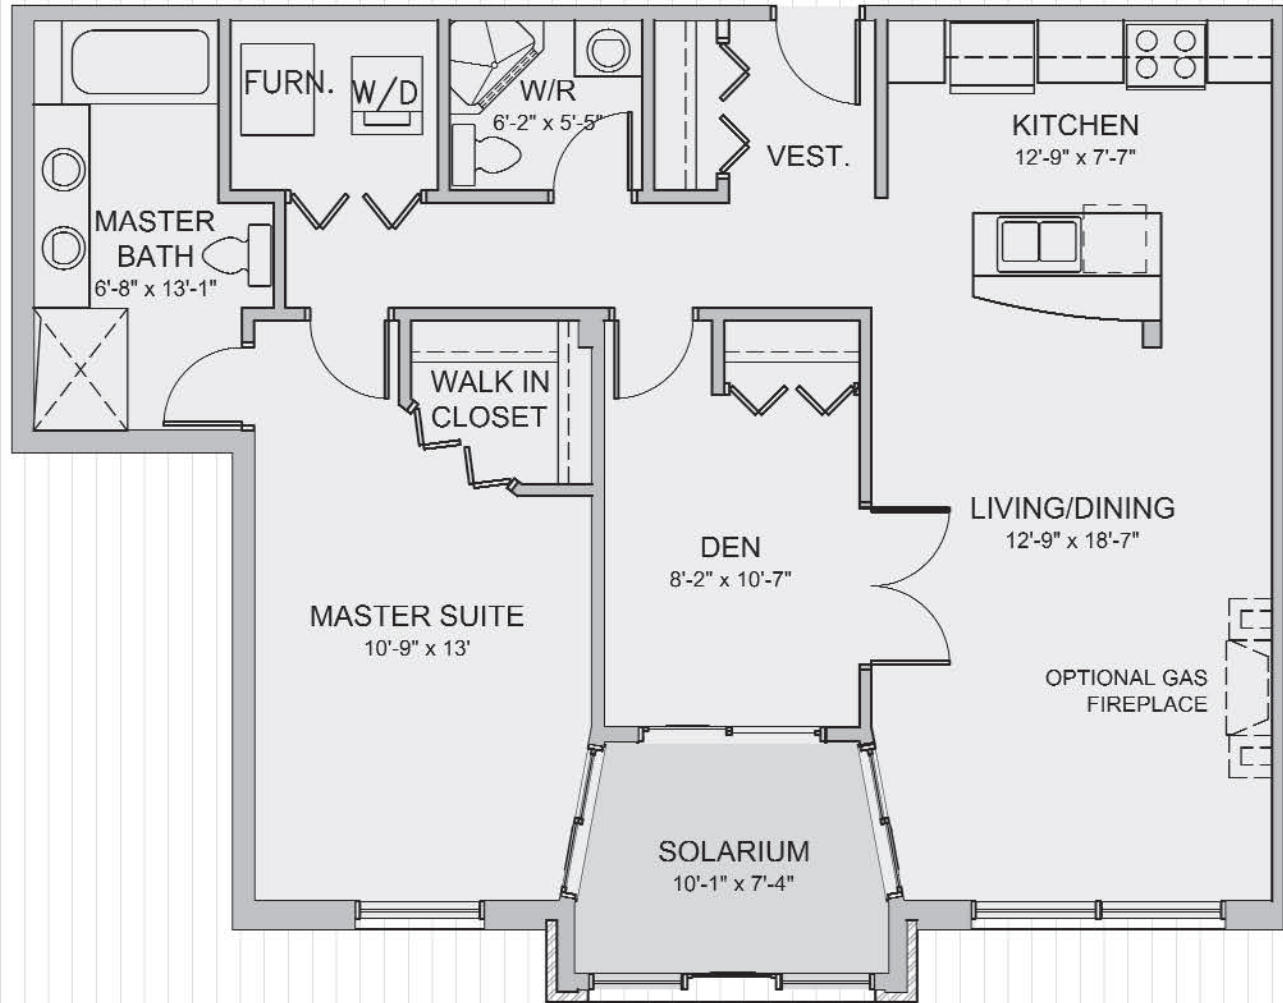

AVONLEE

UPCOUNTRY LIFESTYLE CONDOMINIUMS

SHOWROOM: 63 GORE STREET, UNIT #3, PERTH

TEL: 613-264-2225 1-888-864-2225 WWW.HDDEVELOPMENTS.CA

SUITE 201
1026 Sq. Ft.

KEY PLAN

HD

DEVELOPMENTS