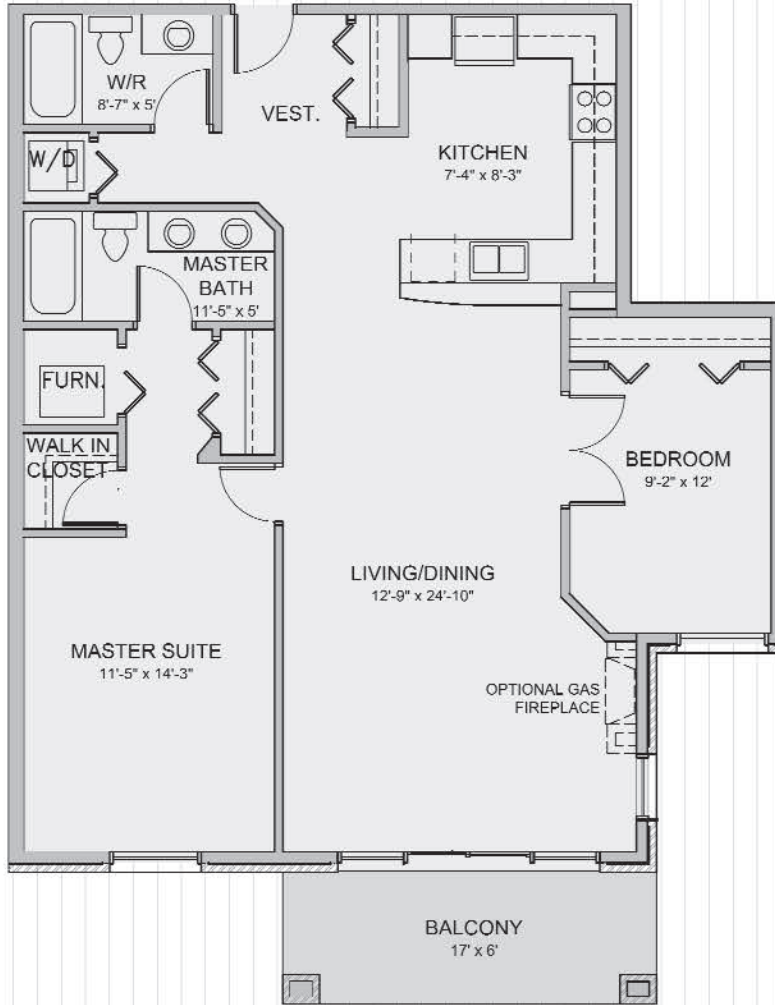

AVONLEE

UPCOUNTRY LIFESTYLE CONDOMINIUMS

SHOWROOM: 63 GORE STREET, UNIT #3, PERTH

TEL: 613-264-2225 1-888-864-2225 WWW.HDDEVELOPMENTS.CA

SUITE 202
1138 Sq. Ft.

KEY PLAN

HD

DEVELOPMENTS