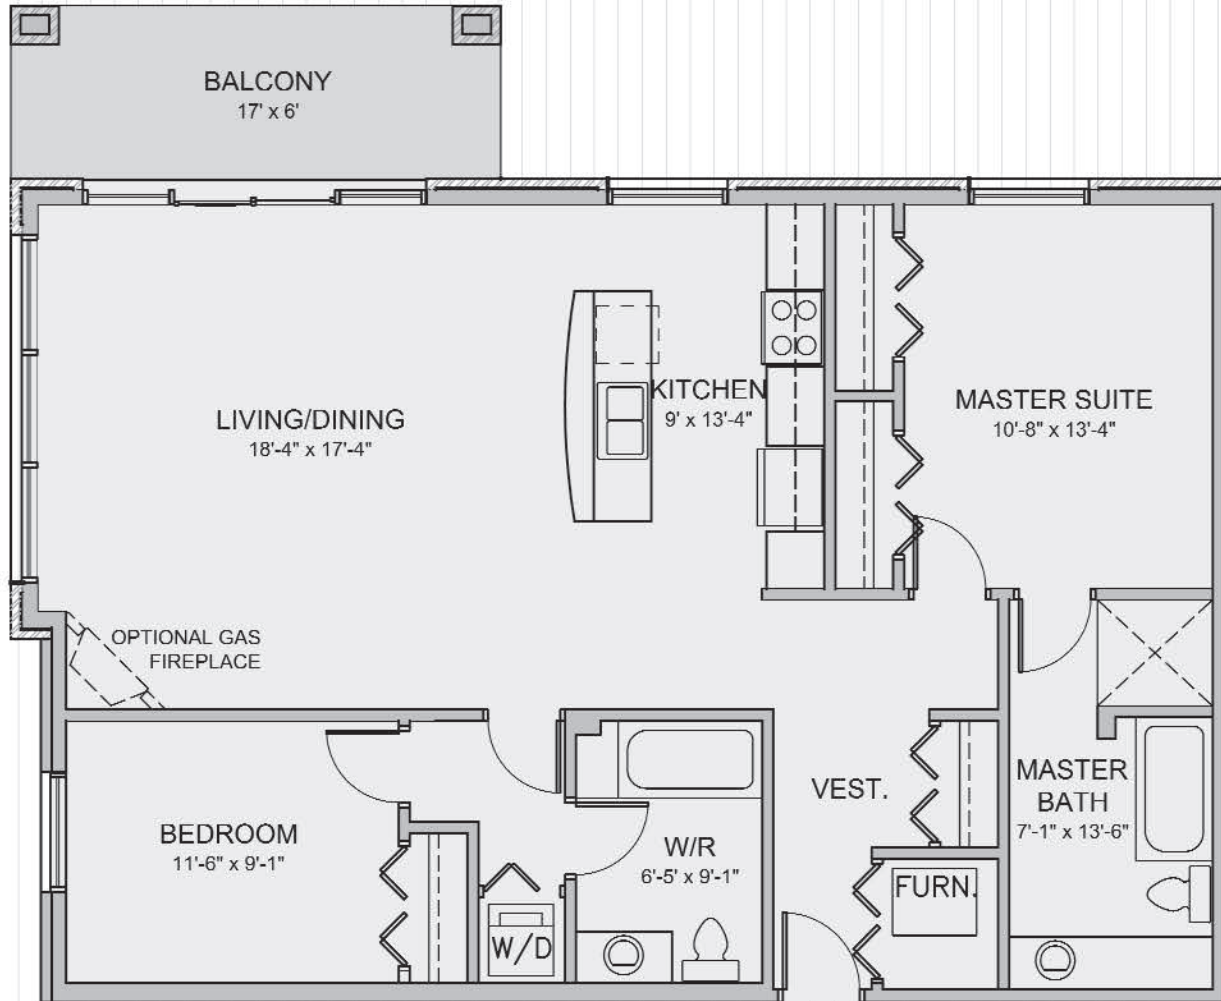

AVONLEE

UPCOUNTRY LIFESTYLE CONDOMINIUMS

SHOWROOM: 63 GORE STREET, UNIT #3, PERTH

TEL: 613-264-2225 1-888-864-2225 WWW.HDDEVELOPMENTS.CA

SUITE 204
1093 Sq. Ft.

KEY PLAN

HD

DEVELOPMENTS