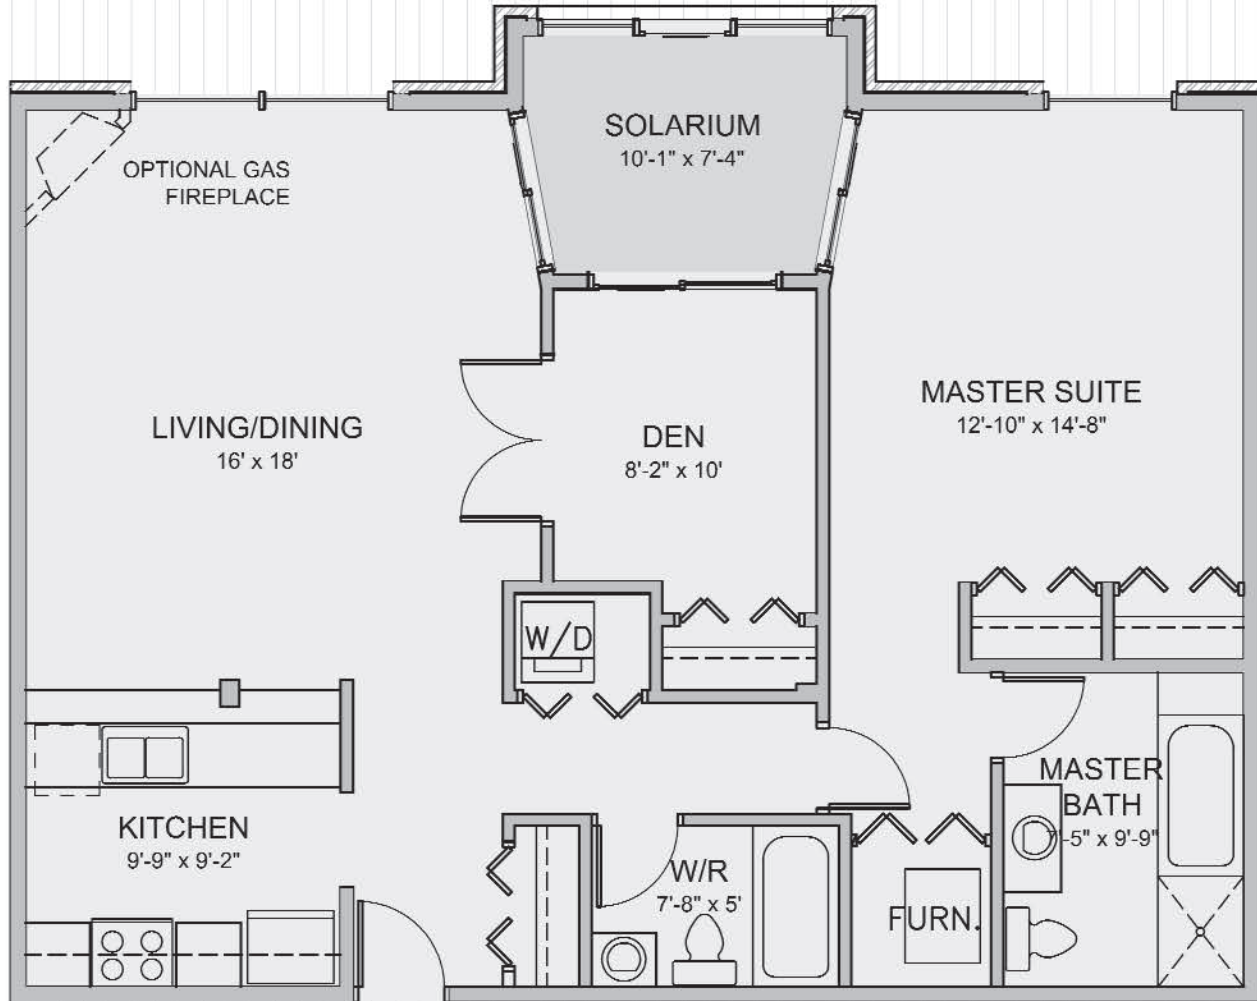

AVONLEE

UPCOUNTRY LIFESTYLE CONDOMINIUMS

SHOWROOM: 63 GORE STREET, UNIT #3, PERTH

TEL: 613-264-2225 1-888-864-2225 WWW.HDDEVELOPMENTS.CA

SUITE 205
1053 Sq. Ft.

KEY PLAN

HD

DEVELOPMENTS