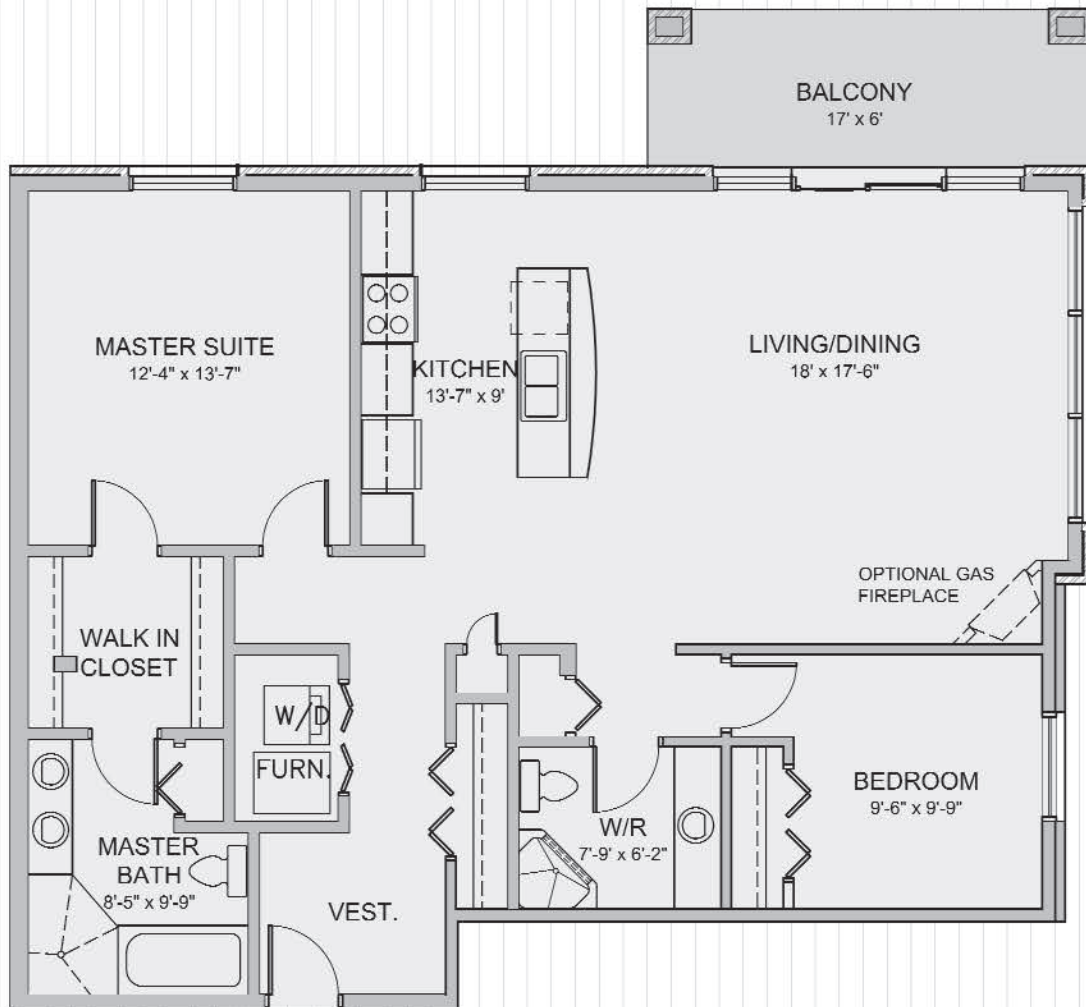

AVONLEE

UPCOUNTRY LIFESTYLE CONDOMINIUMS

SHOWROOM: 63 GORE STREET, UNIT #3, PERTH

TEL: 613-264-2225 1-888-864-2225 WWW.HDDEVELOPMENTS.CA

SUITE 207
1133 Sq. Ft.

KEY PLAN

HD

DEVELOPMENTS