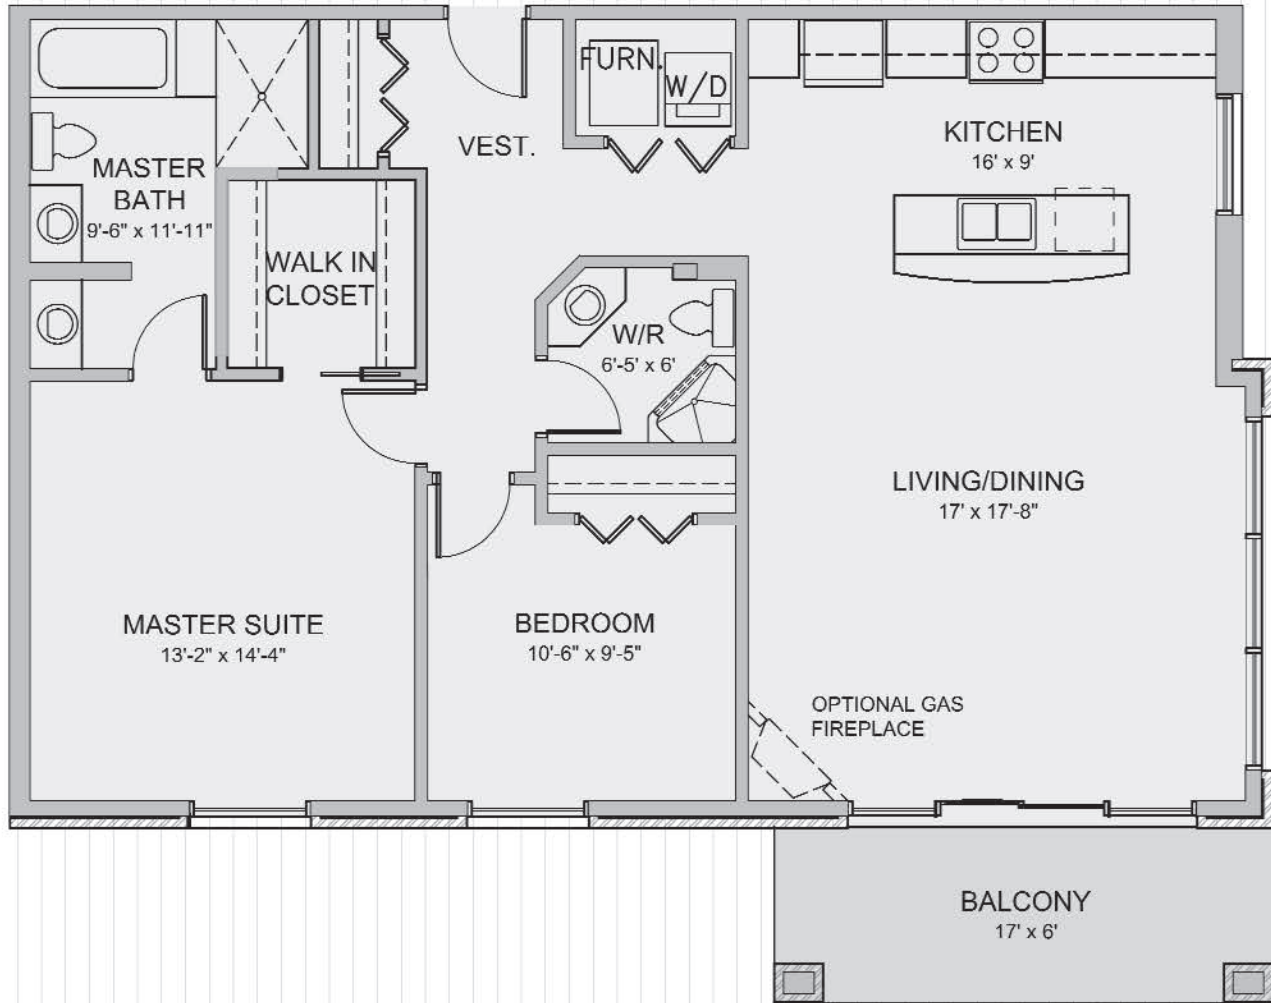

AVONLEE

UPCOUNTRY LIFESTYLE CONDOMINIUMS

SHOWROOM: 63 GORE STREET, UNIT #3, PERTH

TEL: 613-264-2225 1-888-864-2225 WWW.HDDEVELOPMENTS.CA

SUITE 208
1095 Sq. Ft.

KEY PLAN

HD

DEVELOPMENTS