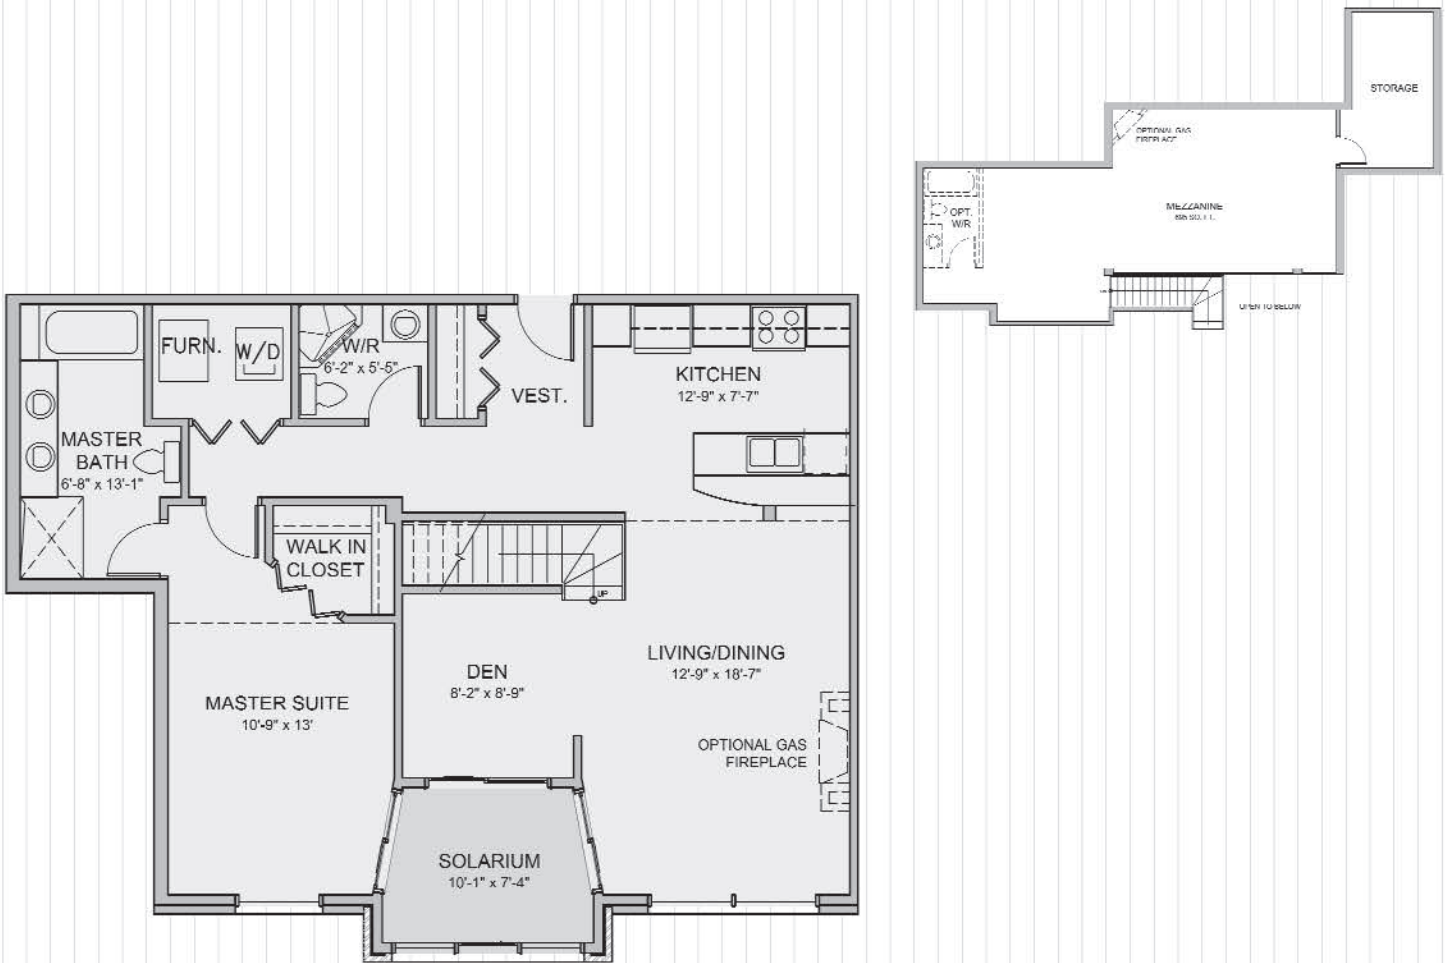

AVONLEE

UPCOUNTRY LIFESTYLE CONDOMINIUMS

SHOWROOM: 63 GORE STREET, UNIT #3, PERTH

TEL: 613-264-2225 1-888-864-2225 WWW.HDDEVELOPMENTS.CA

SUITE 301
1352 Sq. Ft.
Loft 695 Sq. Ft.

KEY PLAN

HD

DEVELOPMENTS