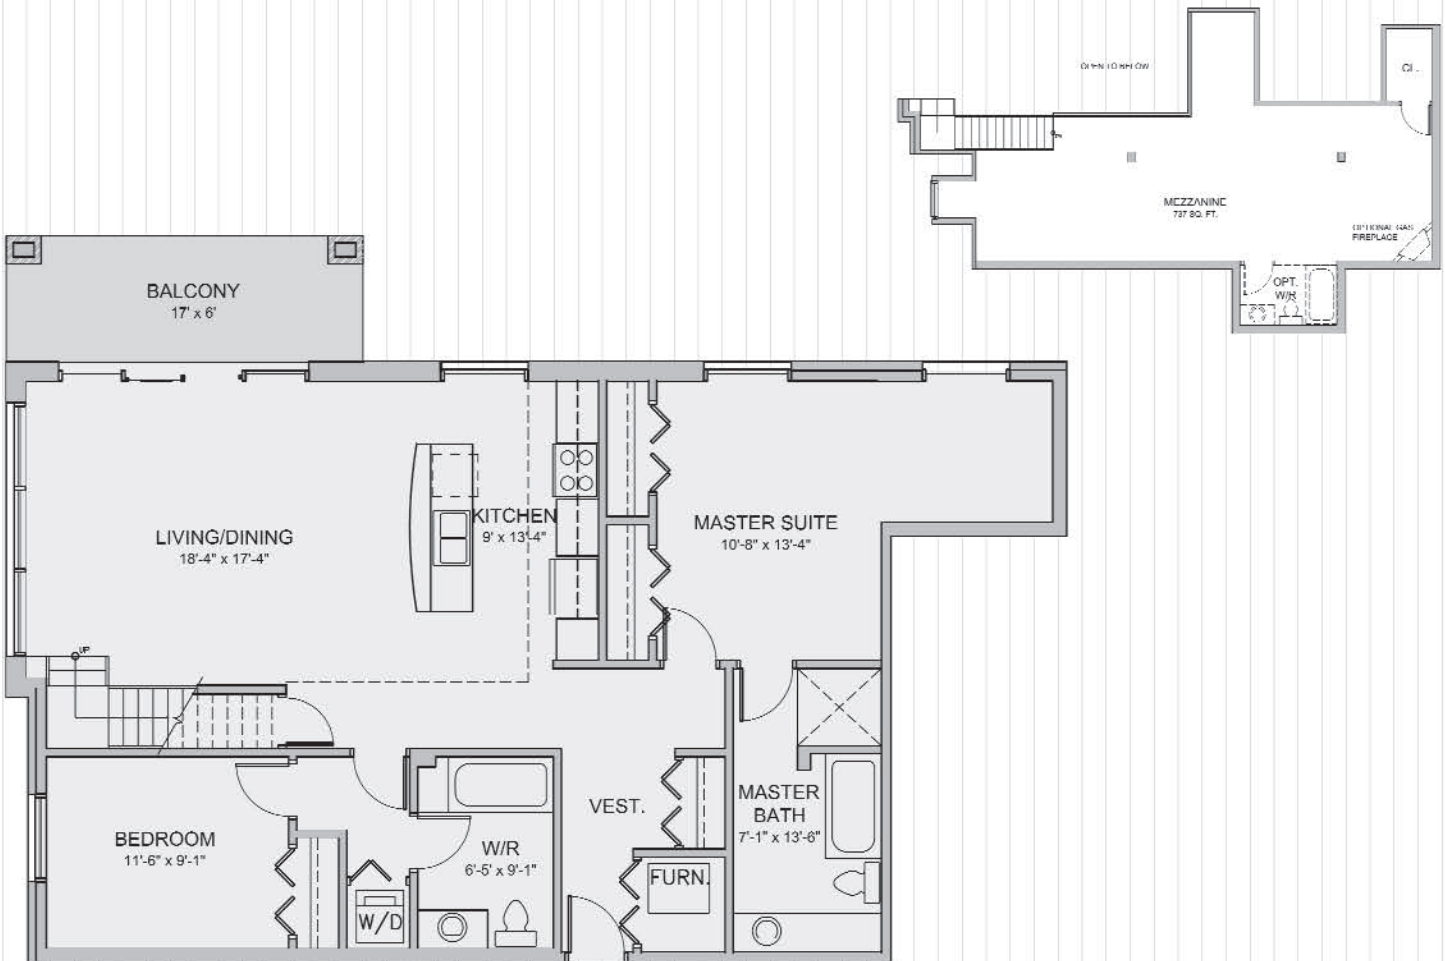

AVONLEE

UPCOUNTRY LIFESTYLE CONDOMINIUMS

SHOWROOM: 63 GORE STREET, UNIT #3, PERTH

TEL: 613-264-2225 1-888-864-2225 WWW.HDDEVELOPMENTS.CA

SUITE 304
1141 Sq. Ft.
Loft 737 Sq. Ft.

KEY PLAN

HD

DEVELOPMENTS